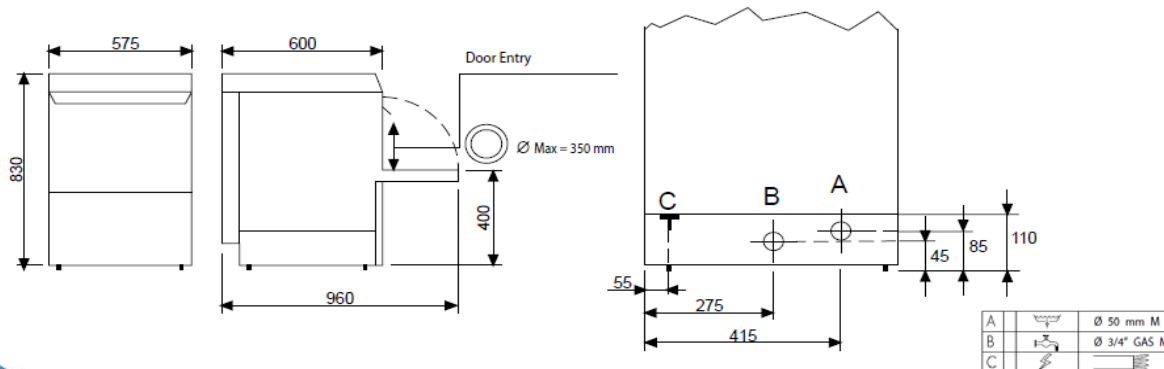

SPECIFICATIONS/DIMENSIONS	Syntech U-50 Undercounter
Electrical Supply (V / Hz / Ph)	230 V / 50 Hz / 1 Ph
Width x Depth x Height (mm)	575 x 600 x 830
Basket Size (mm)	500 x 500
Door Entry (cm)	35,0
Cycle Length (sec)	60 - 120
Total Load (Kw)	3,65
Water Consumption (Litre/rack)	3,0
Tank Capacity (Litre)	30,0
Tank Heating Element (KW)	3,0
Boiler Heating Element (KW)	3,0
Wash Pump Power (W)	600 W
Control Panel	Push Button
Washing / Rinse Arms	Stainless Steel
Detergent Dispenser	<u>Optional</u>
Rinse-Aid Dispenser	<u>Optional</u>