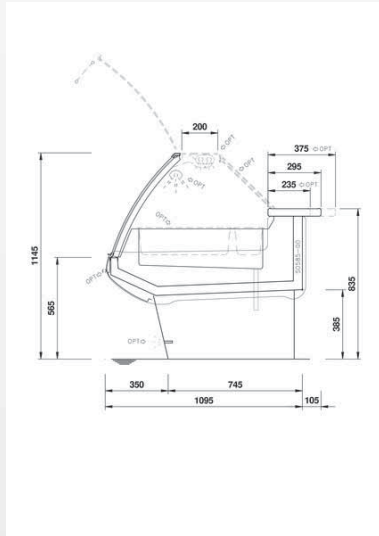

Bainemarie