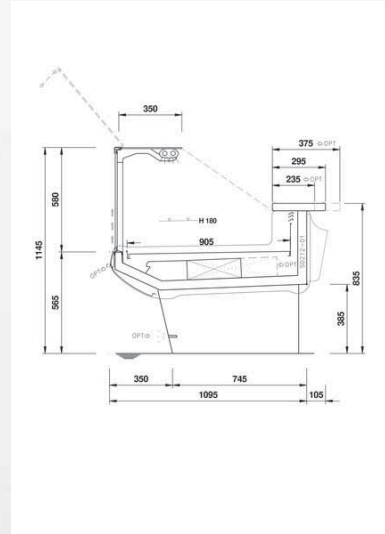

REFRIGERATED SHELVES