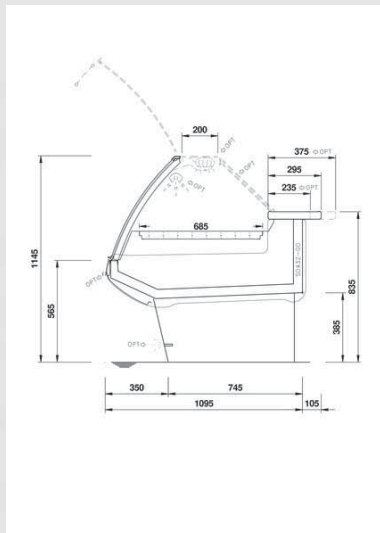

HEATED BASE