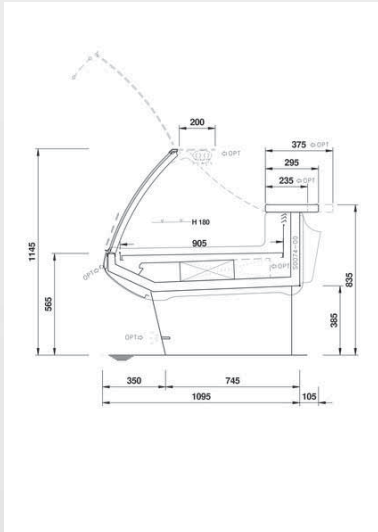

REFRIGERATED SHELVES