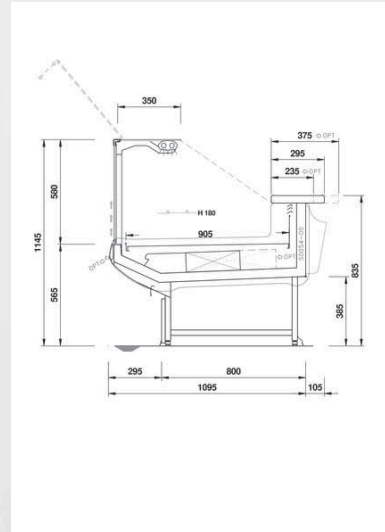

VENTILATED