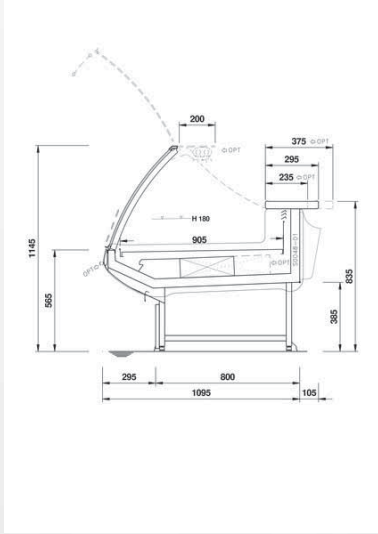

VENTILATED