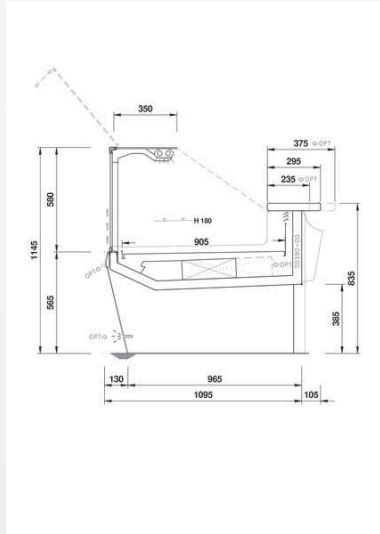

Ventilated with inclined understructure