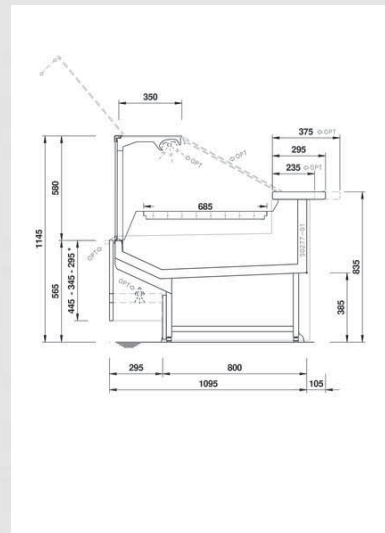

HEATED BASE